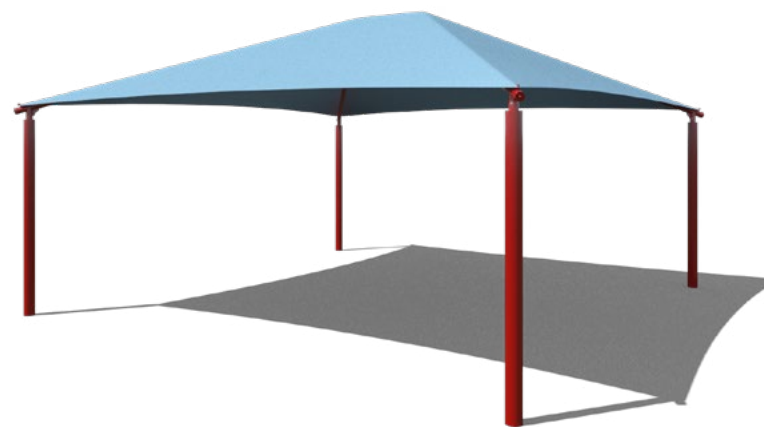

12' Hexagon Umbrella

SAVE \$380!

Any park or garden can benefit from an umbrella shade over its outdoor benches. The standard hexagon umbrella is 8' high, includes Glide Elbow, and are mounted in-ground.

Item #: HU121208IG

Sale Price: \$1,789 Reg. Price: \$2,386

20' x 20' Square Shade

SAVE \$169!

Designed to accommodate a variety of outdoor environments to enjoy celebrations, cookouts, and sports events. This shade features our Glide Elbow and an 8' eave height.

Item #: SD202008IG

Sale Price: \$2,510 Reg. Price: \$3,347

16' Square Vista Series Cantilever Umbrella

SAVE \$1,082!

Designed to withstand strong winds while the offset column allows for full use of the area under the canopy.

Item #: HYP50S

Sale Price: \$4,331 **Reg. Price:** \$5,775

20' Hexagon Single Tier Shelter

SAVE \$1,122

This all-steel single tier hexagon structure creates an architecturally pleasing design.

Item #: 6S20-AS